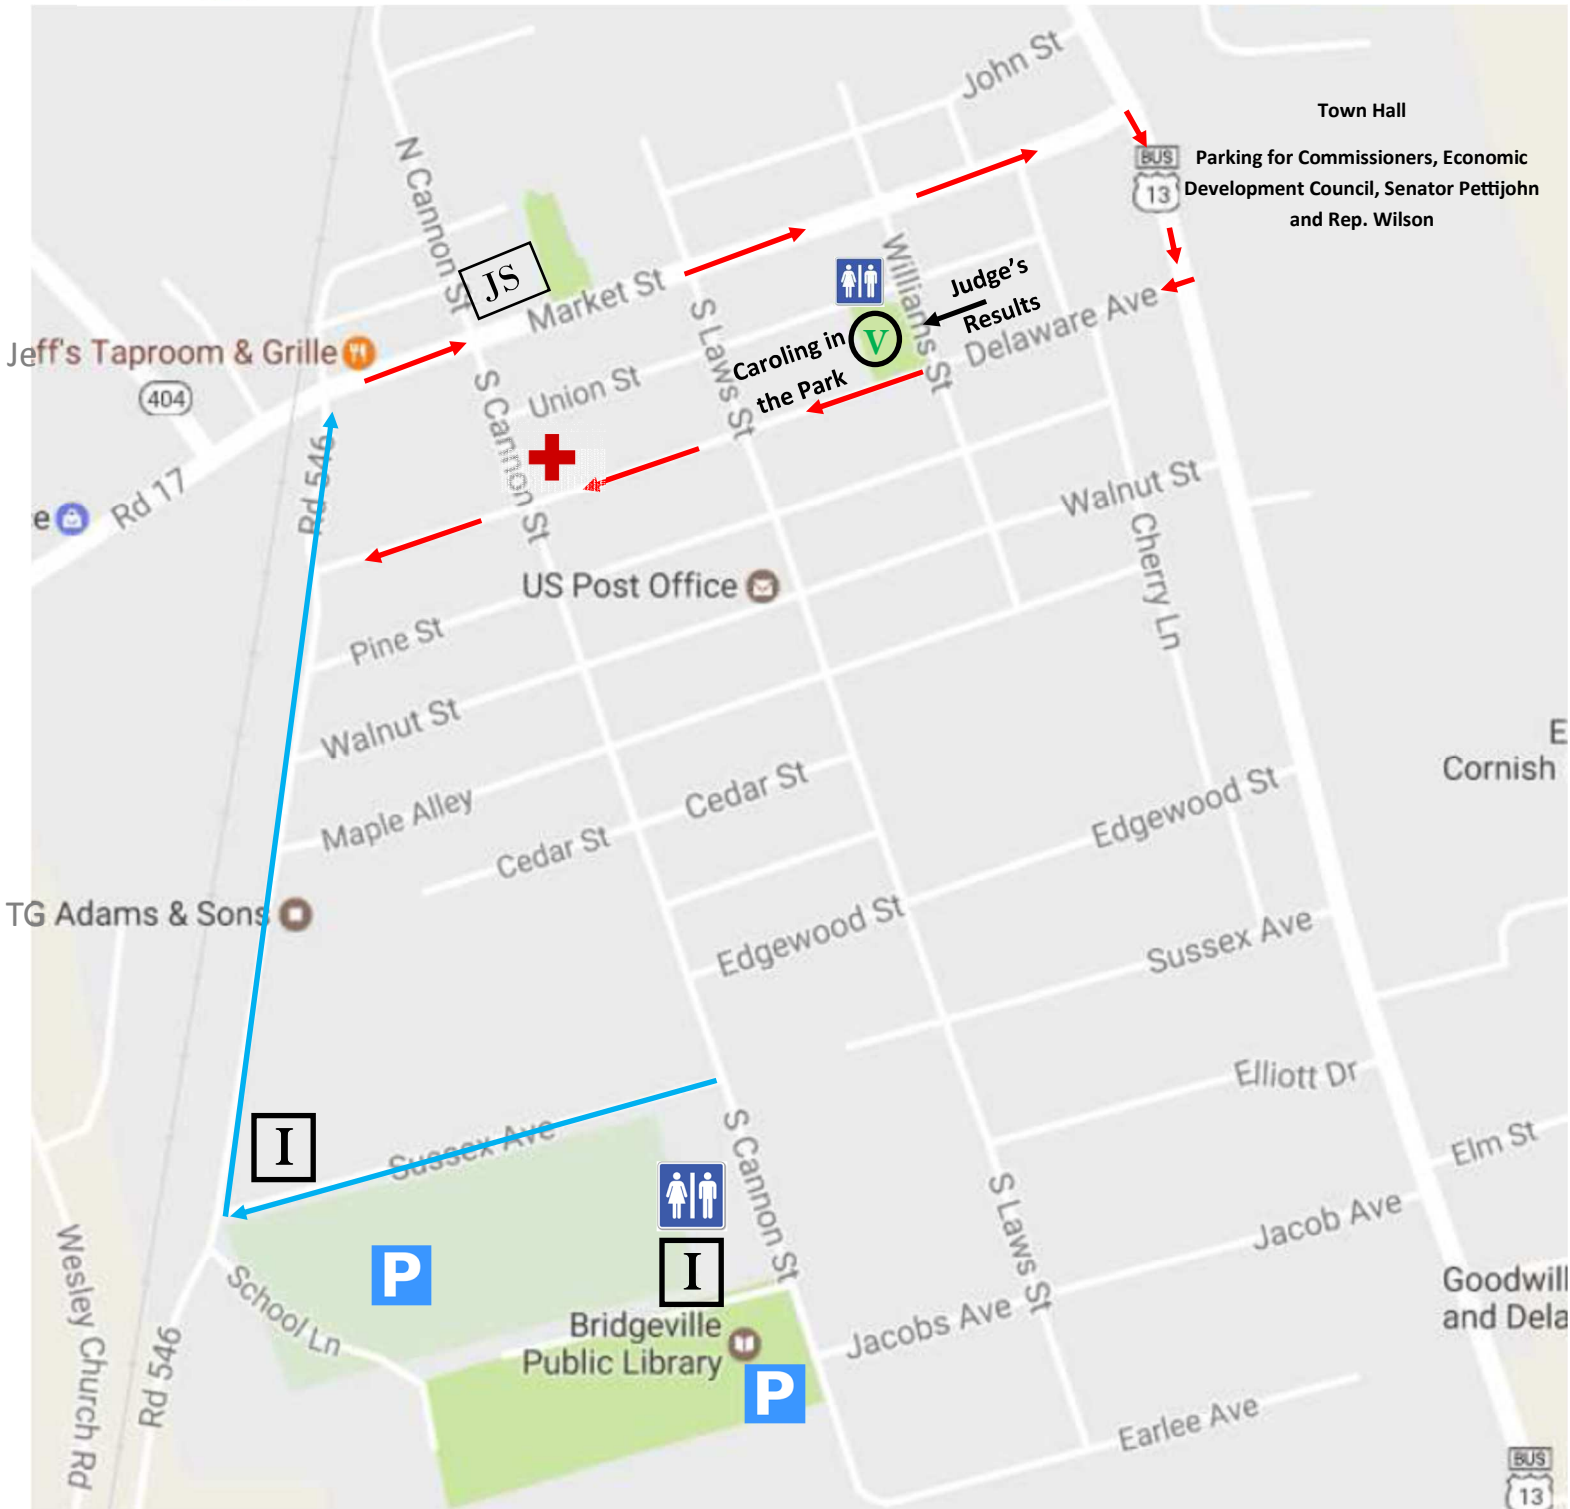

Town of Bridgeville Christmas Parade

Parade Route

Saturday, November 17th ● 4:30 PM

	Parade Route-Roads will be closed		Check in and Information		First Aid
	Parade Line Up-Roads will be closed		Judge's Stand		Restrooms
	Caroling in the Park and Judge's Results to follow immediately after		Parade Participant Parking		Vendors