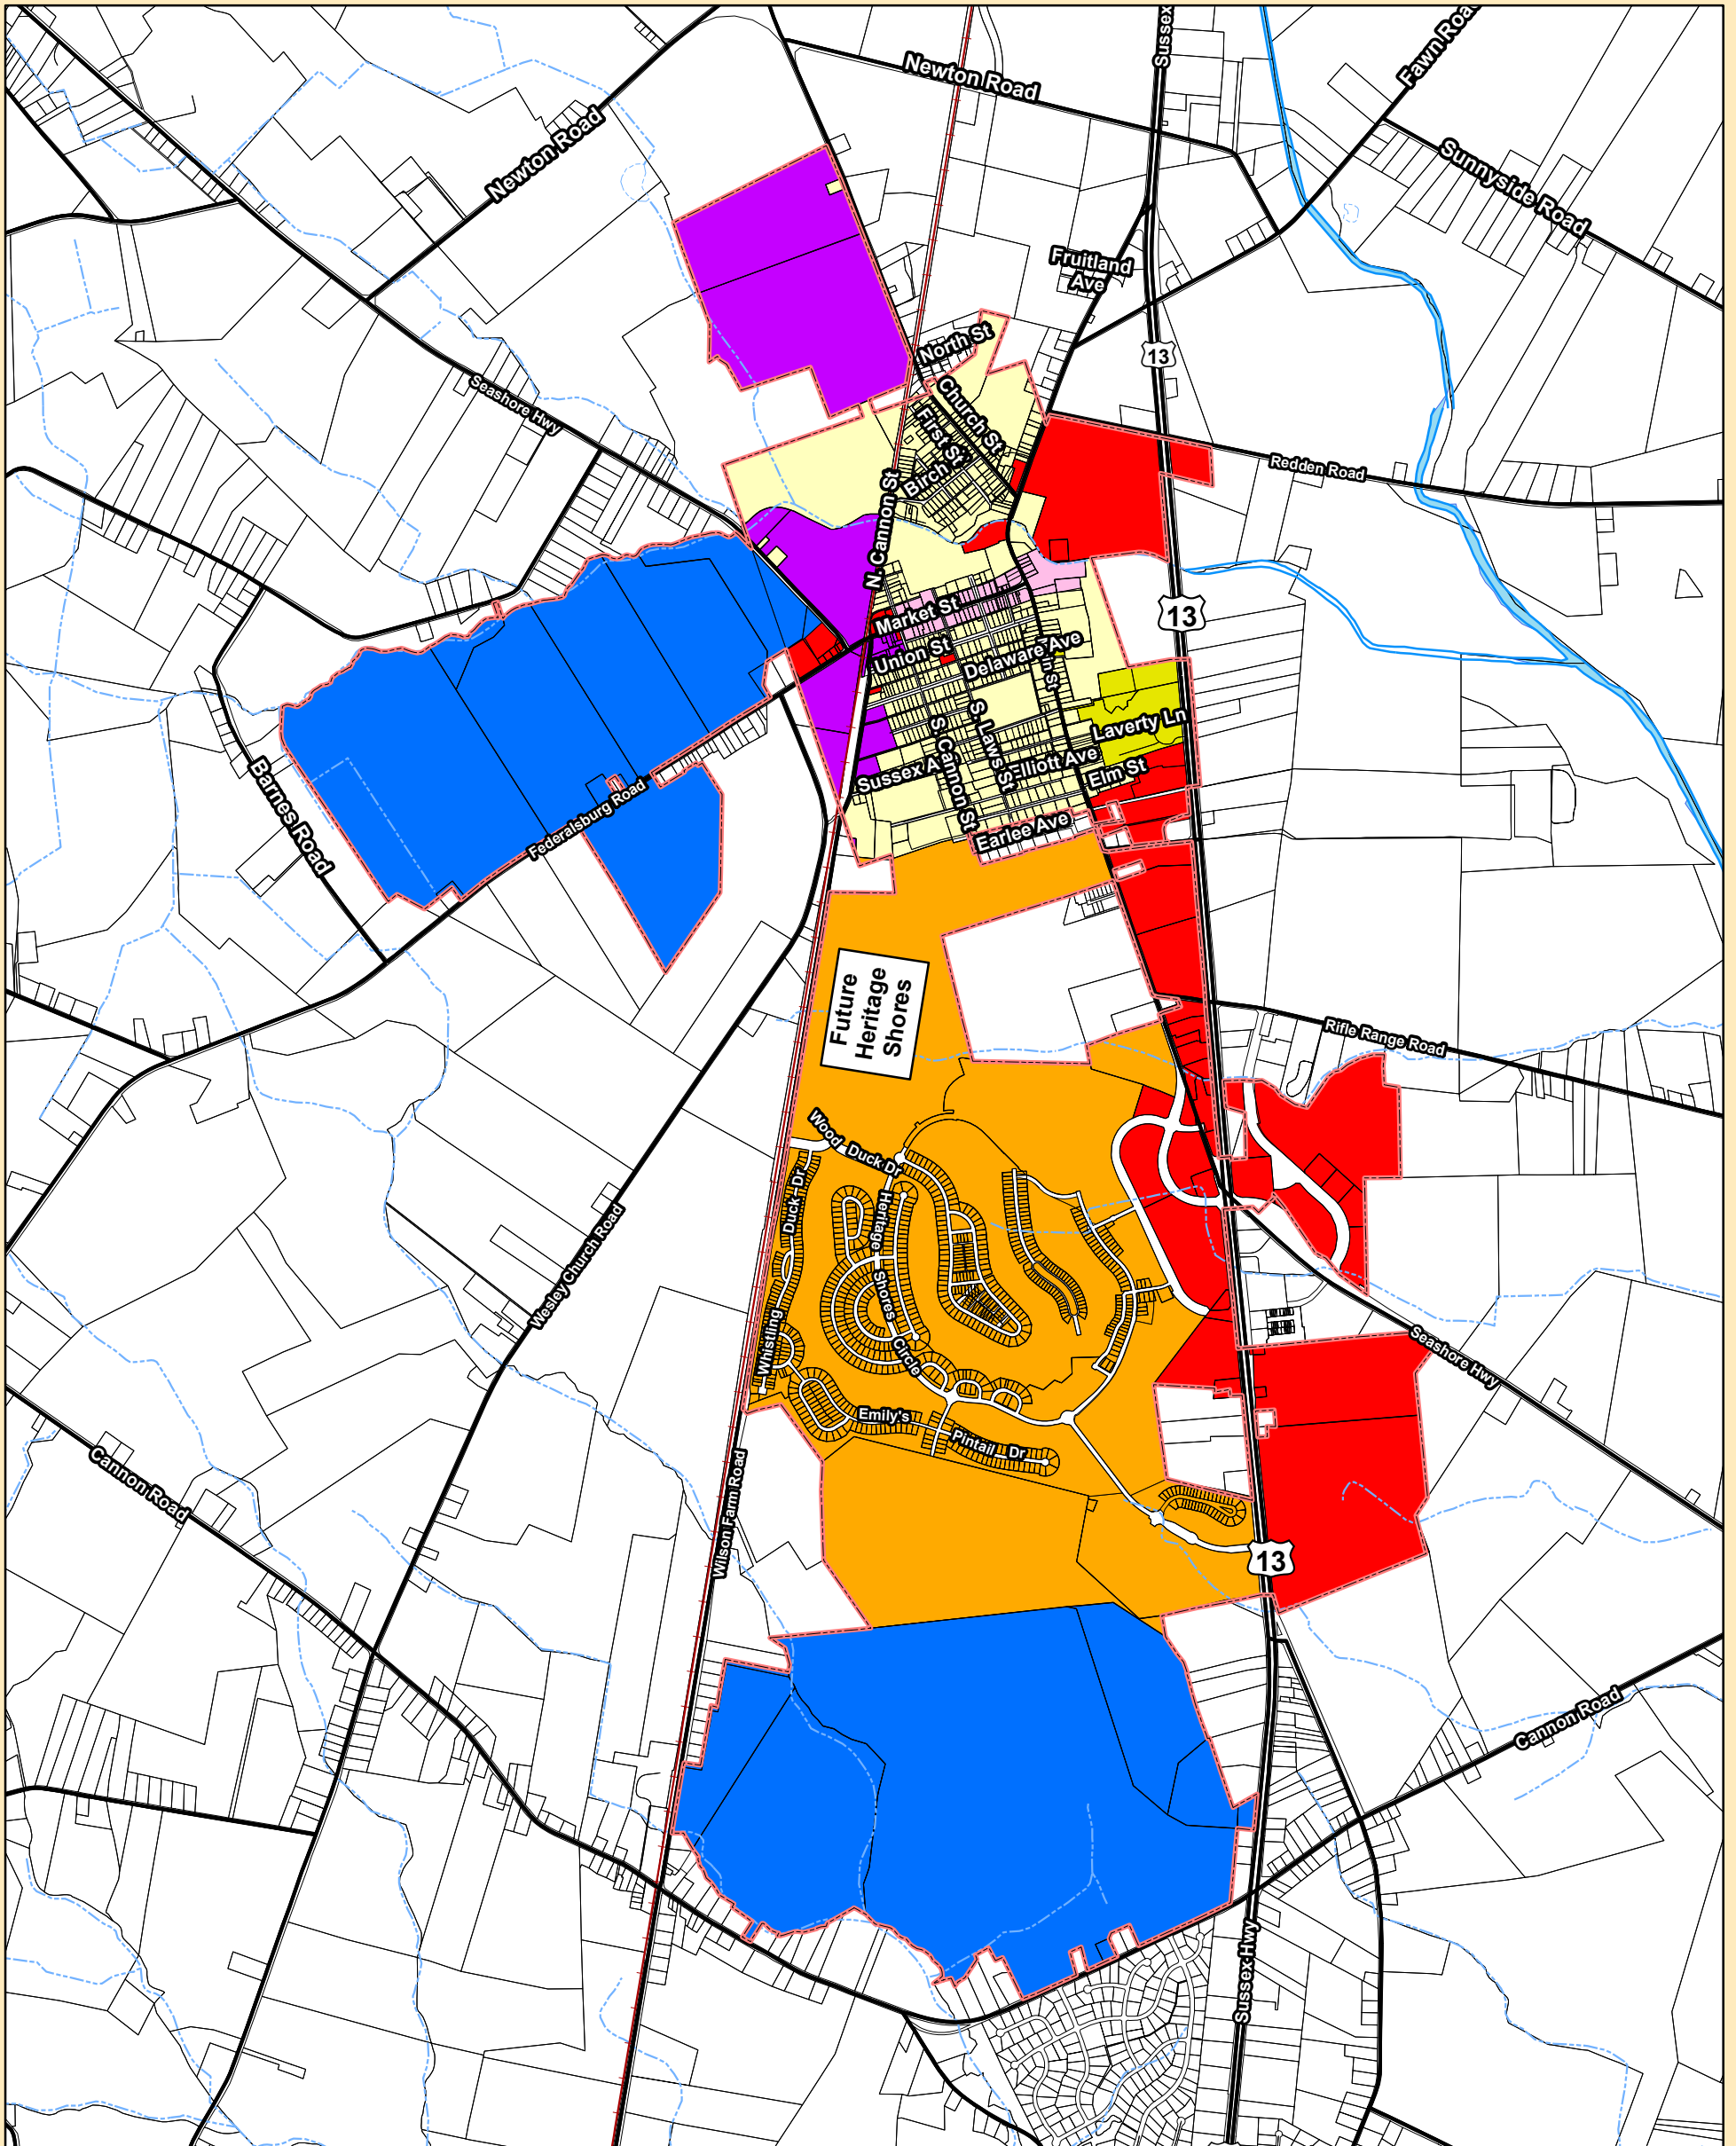

Map 10-4 Zoning Map

Legend		Zoning	
	Town Limits		R-1 Single-Family Residential
	Tax Parcels		R-2 Multi-Family Residential
	Roadways		RPC Residential Planned Community
	Waterways		AIOZ Agricultural Industrial Overlay
	Railroad		TC Town Center
			C-1 Commercial
			M-1 Manufacturing

The Town of Bridgeville COMPREHENSIVE PLAN

August 2019