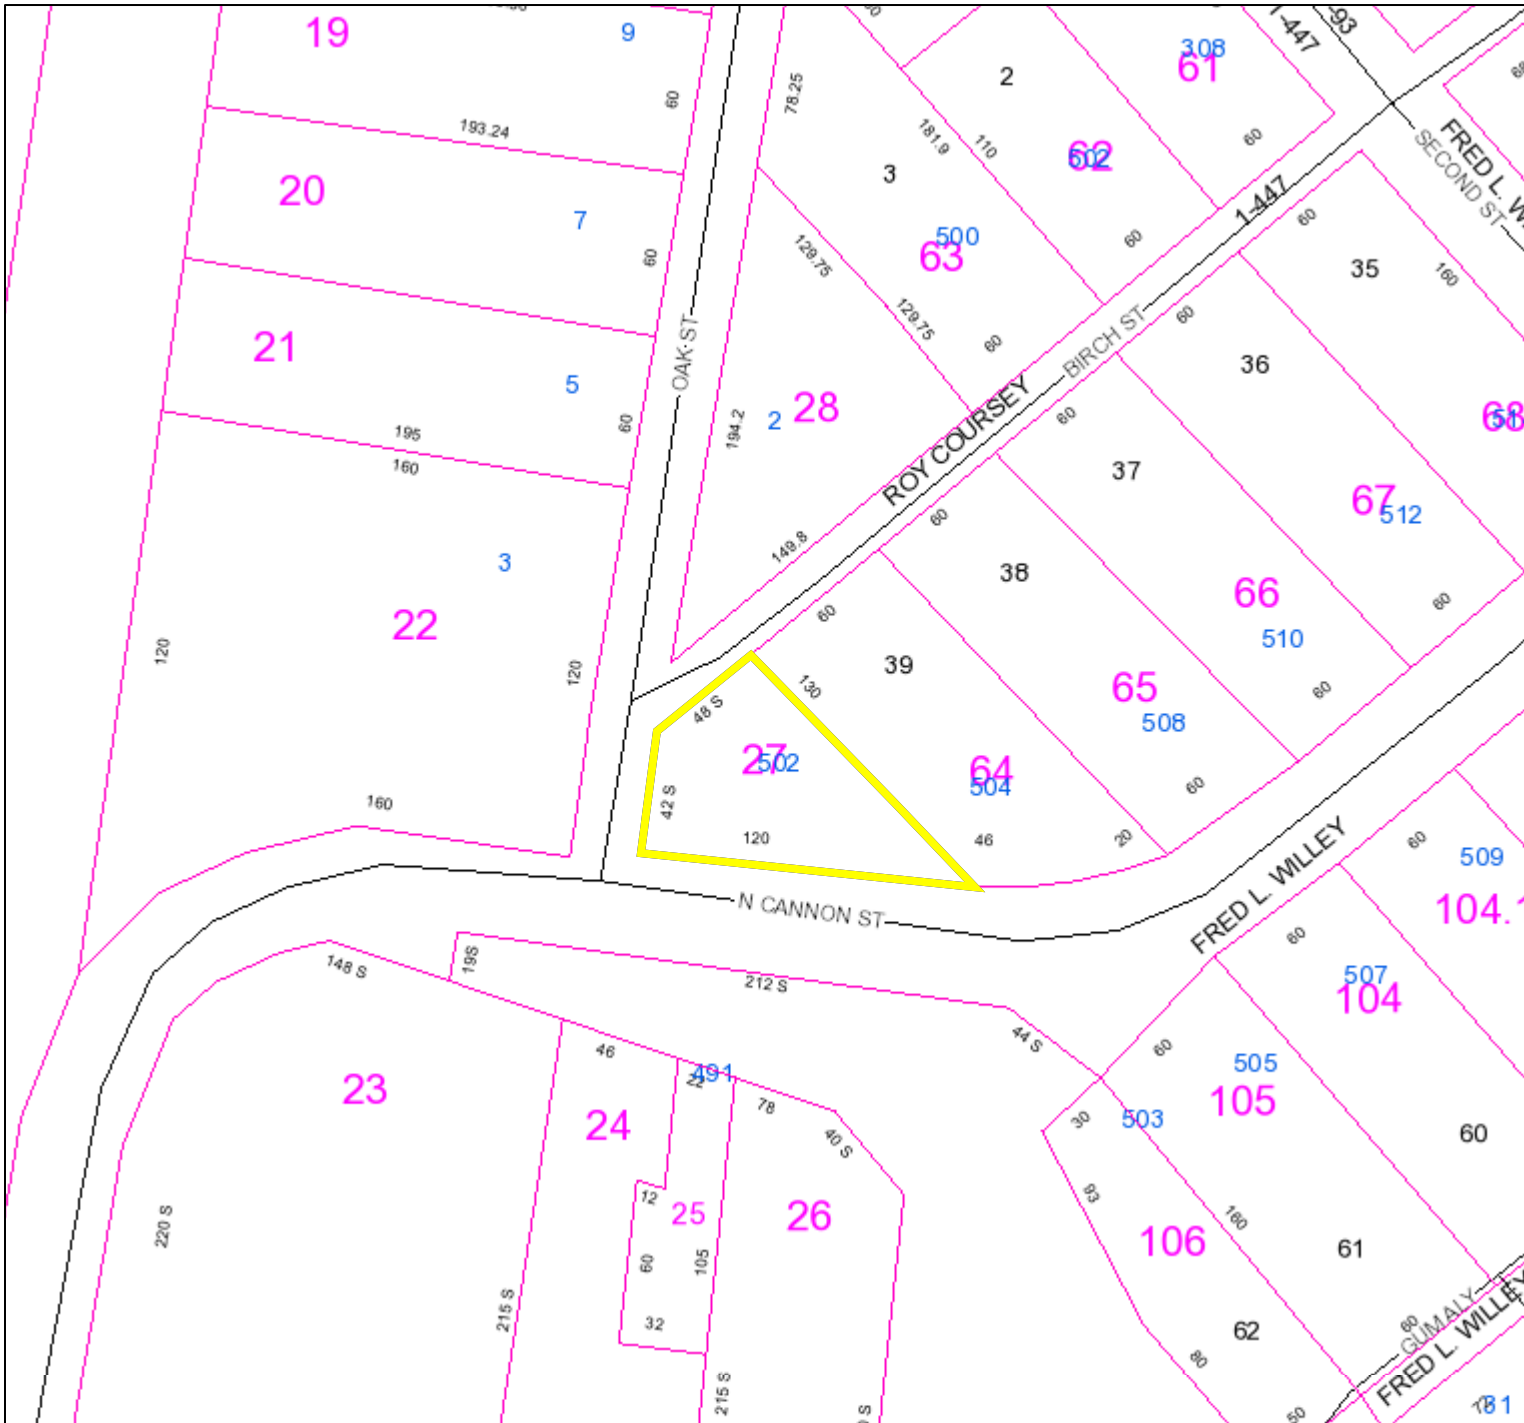

Sussex County

PIN:	131-10.11-27.00
Owner Name	SAPP RILEY J
Book	5317
Mailing Address	69 BACK THERE DR
City	HARRINGTON
State	DE
Description	NE/CORNER N CANNON
Description 2	ST OAK ALLEY
Description 3	
Land Code	

- polygonLayer**
Override 1
- polygonLayer**
Override 1
- Tax Parcels
- 911 Address
- Streets
- County Boundaries