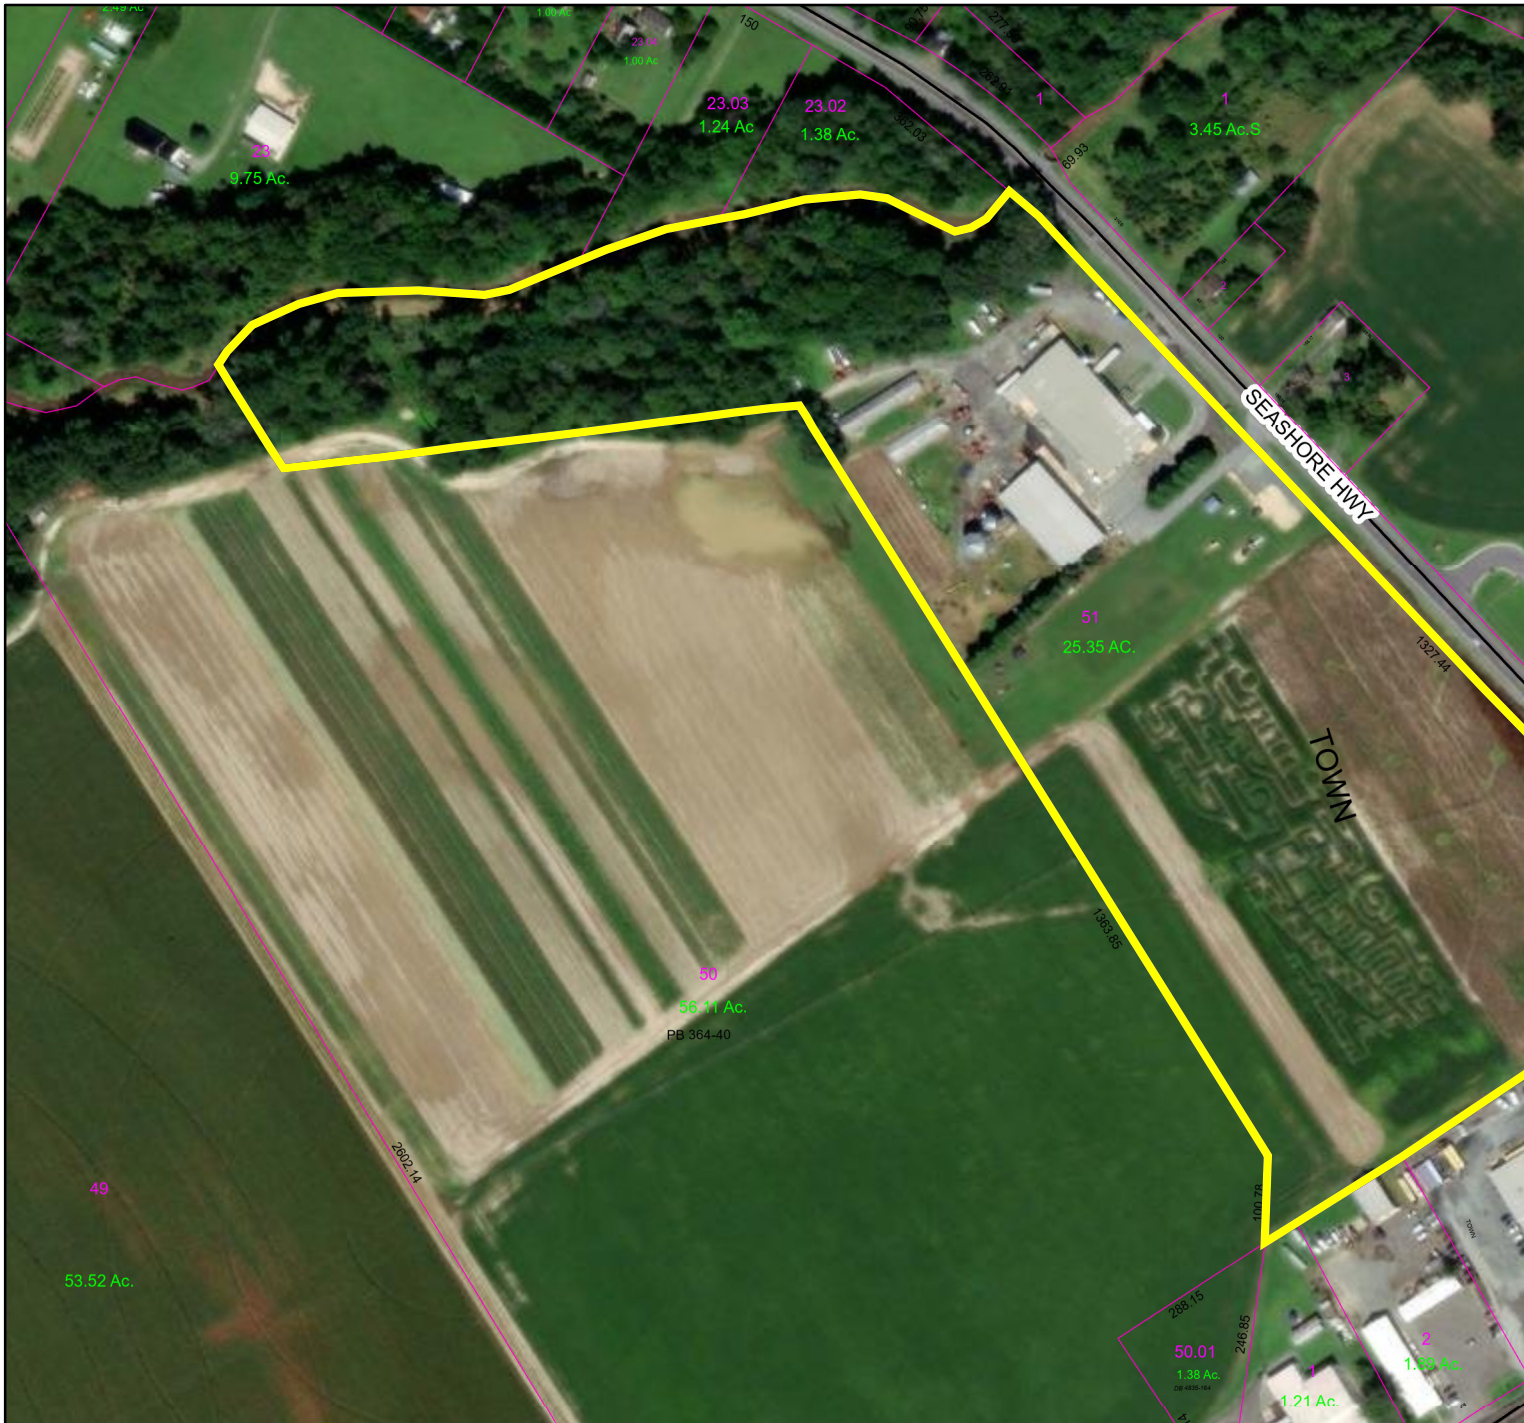

Sussex County

PIN:	131-10.00-51.00
Owner Name	AMP PROPERTIES LLC
Book	5834
Mailing Address	9022 AUSTIN LN
City	BRIDGEVILLE
State	DE
Description	W/RT 404
Description 2	400' 'N/RT 17
Description 3	
Land Code	

-  Tax Parcels
-  Streets
-  County Boundaries
- World Imagery
- Low Resolution 15m Imagery
- High Resolution 60cm Imagery
- High Resolution 30cm Imagery
- Citations
- 1.2m Resolution Metadata